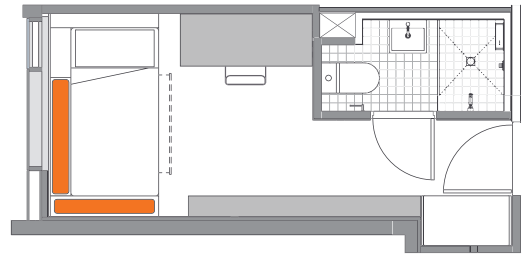

Sound cool?

- All bedrooms feature a private en-suite bathroom and reverse cycle air conditioning
- Apartments feature a large shared kitchen, lounge and dining area
- Free unlimited high-speed wi-fi is included and available throughout

Sample floor plans

SHARE APARTMENT KITCHEN & DINING AREA IS APPROX. 20m²

PRIVATE BEDROOM – DAY BED LAYOUT
APPROX. 14.5m²

PRIVATE BEDROOM – WALL BED LAYOUT
APPROX. 14.5m²

Choose one of the following private bedroom options in our Iglu South Yarra share apartments:

- » **Standard** bedroom in 5 or 6 bedroom apartment – these bedrooms face the internal atrium
- » **Premium** bedroom in 5 or 6 bedroom apartment – these bedrooms are external facing

FEATURES AND INCLUSIONS:

PRIVATE BEDROOM

- › Security card access
- › Air-conditioning / heating
- › Private bathroom
- › King single bed with under-bed storage
- › Study desk, chair, lamp and pin-board
- › Bookshelf and storage
- › Built-in wardrobe
- › Full length mirror