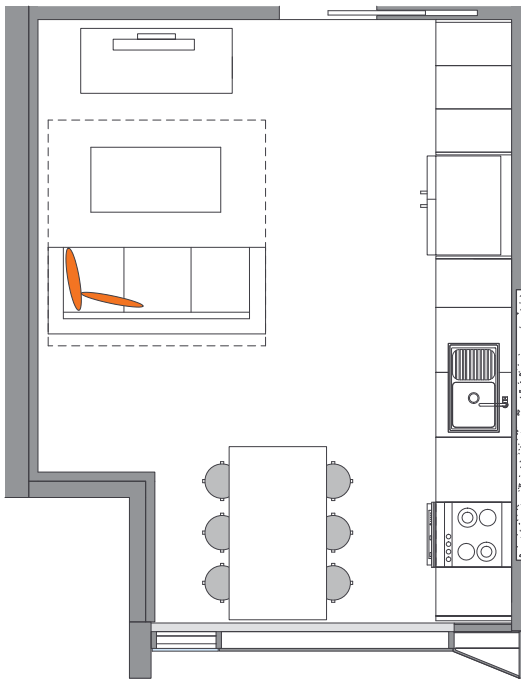

Sound cool?

- All bedrooms feature a private en-suite bathroom and reverse cycle air conditioning
- Apartments feature a large shared kitchen, lounge and dining area
- Free unlimited high-speed wi-fi is included and available throughout

Sample floor plans

SHARE APARTMENT KITCHEN & DINING AREA IS APPROX. 20m²

PRIVATE BEDROOM – DAY BED LAYOUT
APPROX. 14.5m²

PRIVATE BEDROOM – WALL BED LAYOUT
APPROX. 14.5m²

Choose one of the following private bedroom options in our Iglu South Yarra share apartments:

- » **Standard** bedroom in 5 or 6 bedroom apartment – these bedrooms face the internal atrium
- » **Premium** bedroom in 5 or 6 bedroom apartment – these bedrooms are external facing

FEATURES AND INCLUSIONS:

PRIVATE BEDROOM

- › Security card access
- › Air-conditioning / heating
- › Private bathroom
- › King single bed with under-bed storage
- › Study desk, chair, lamp and pin-board
- › Bookshelf and storage
- › Built-in wardrobe
- › Full length mirror