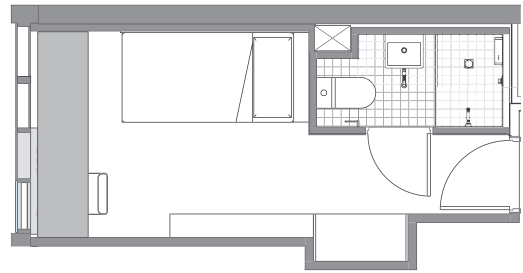

Sample floor plans

SHARE APARTMENT KITCHEN & DINING AREA IS APPROX. 20m²

PRIVATE BEDROOM – DAY BED LAYOUT
APPROX. 14.5m²

PRIVATE BEDROOM – WALL BED LAYOUT
APPROX. 14.5m²

Choose one of the following private bedroom options in our Iglu South Yarra share apartments:

- » **Standard** bedroom in 5 or 6 bedroom apartment – these bedrooms face the internal atrium
- » **Premium** bedroom in 5 or 6 bedroom apartment – these bedrooms are external facing

FEATURES AND INCLUSIONS:

PRIVATE BEDROOM

- › Security card access
- › Air-conditioning / heating
- › Private bathroom
- › King single bed with under-bed storage
- › Study desk, chair, lamp and pin-board
- › Bookshelf and storage
- › Built-in wardrobe
- › Full length mirror