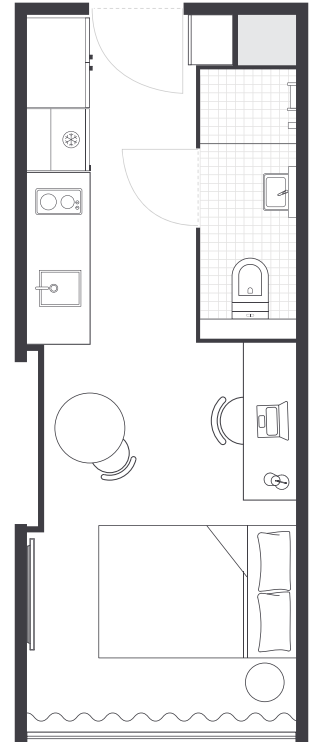

- Each studio has a private en-suite bathroom and reverse cycle air conditioning (cooling and heating)
- Features well-appointed kitchenette with eating area for self-catering
- Free unlimited high-speed wi-fi is included and available throughout

## Sample floor plans

**TYPE 1**

DOUBLE BED | LEVELS 3-17  
APPROX. 18m<sup>2</sup>

**TYPE 2**

DOUBLE BED | LEVELS 12-17  
APPROX. 18.2m<sup>2</sup>

**TYPE 3**

DOUBLE BED | LEVEL 1  
APPROX. 20.1m<sup>2</sup>

### Each standard studio apartment is equipped with:

- › Secure swipe card access
- › Access to high-speed wi-fi
- › SMART TV with Apple TV
- › Under-bed storage
- › Private en-suite bathroom
- › Air-conditioning and heating
- › Study desk, chair and lamp
- › Pinboard and bookshelf
- › Built-in wardrobe and full length mirror
- › Kitchenette with microwave/ convection oven, 2-burner stovetop, refrigerator
- › Kettle, toaster, vacuum cleaner
- › Large windows with blackout and privacy blinds\*

#### EN-SUITE BATHROOM

- › Shower
- › Toilet
- › Basin and mirror
- › Shelving
- › Towel rail
- › Exhaust fan
- › Storage cabinet

\* Standard Studio Type 3 features floor to non-opening ceiling windows and curtains.