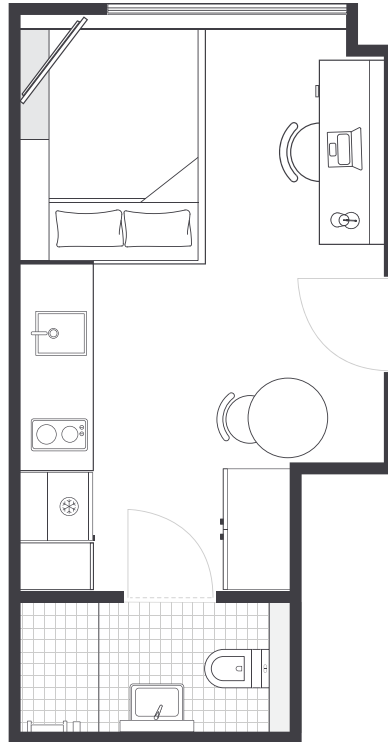

TYPE 2

DOUBLE BED | LEVELS 12-17
APPROX. 18.2m²