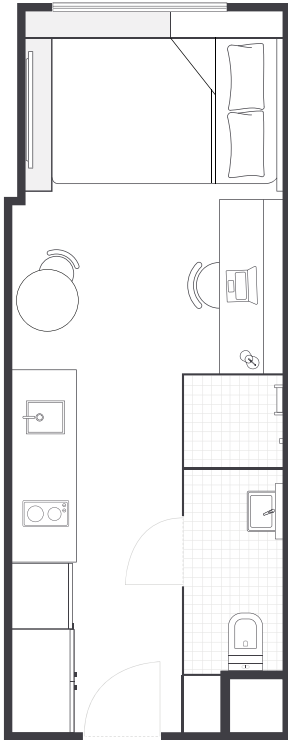

- Each studio has a private en-suite bathroom and reverse cycle air conditioning (cooling and heating)
- Features well-appointed kitchenette with eating area for self-catering
- Free unlimited high-speed wi-fi is included and available throughout

## Sample floor plans

**TYPE 1**

DOUBLE BED | LEVELS 3-17  
APPROX. 18m<sup>2</sup>

**TYPE 2**

DOUBLE BED | LEVELS 12-17  
APPROX. 18.2m<sup>2</sup>

**TYPE 3**

DOUBLE BED | LEVEL 1  
APPROX. 20.1m<sup>2</sup>

### Each standard studio apartment is equipped with:

- › Secure swipe card access
- › Access to high-speed wi-fi
- › SMART TV with Apple TV
- › Under-bed storage
- › Private en-suite bathroom
- › Air-conditioning and heating
- › Study desk, chair and lamp
- › Pinboard and bookshelf
- › Built-in wardrobe and full length mirror
- › Kitchenette with microwave/ convection oven, 2-burner stovetop, refrigerator
- › Kettle, toaster, vacuum cleaner
- › Large windows with blackout and privacy blinds\*

#### EN-SUITE BATHROOM

- › Shower
- › Toilet
- › Basin and mirror
- › Shelving
- › Towel rail
- › Exhaust fan
- › Storage cabinet

\* Standard Studio Type 3 features floor to non-opening ceiling windows and curtains.